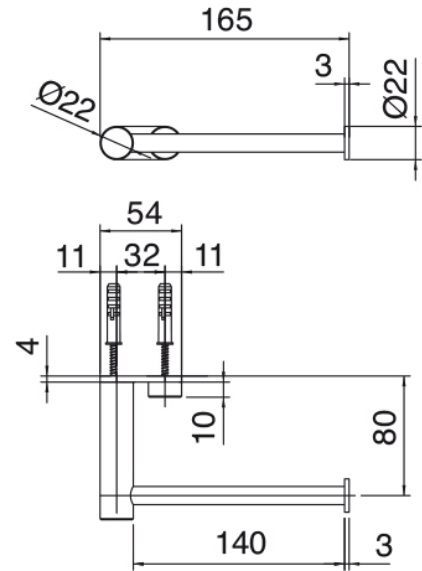

Modern - Toilet paper holder

---

Codice kit: 33A0 ACX-070

Toilet paper holder

Componenti

---

**Toilet paper holder**

---

Cod: 33A06500A00

Toilet paper holder

Finiture disponibili:

---

finiture speciali su richiesta salvo quantitativi minimi di ordine garantiti

brush steel

ASAS