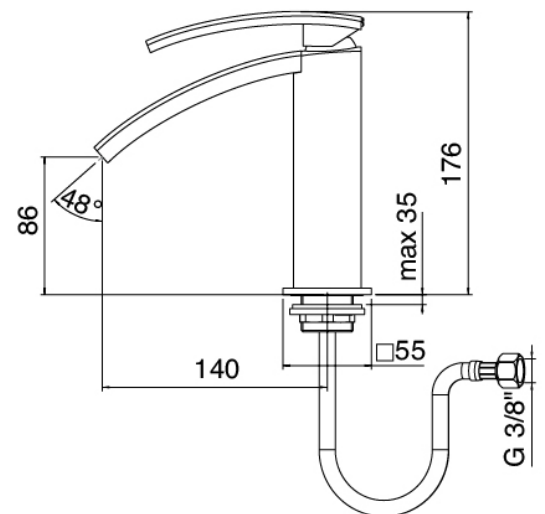

## Modern - Washbasin mixer

Codice kit: 3901 MLX-010

Washbasin mixer with plug

### Single-lever mixer

Cod: 39011100A00

Single lever washbasin mixer

### Pressure-controlled drain

Cod: 3900K302A00

Squared automatic pressure control drain