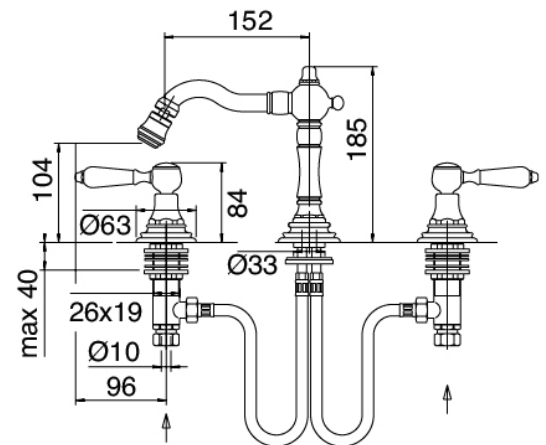

## Classic - Traditional tap bidet

Codice kit: 5502 BBX-040

Traditional bidet 3 hole with revolving spout with drain

### Tap set

Cod: 55020203A00

3-hole bidet set