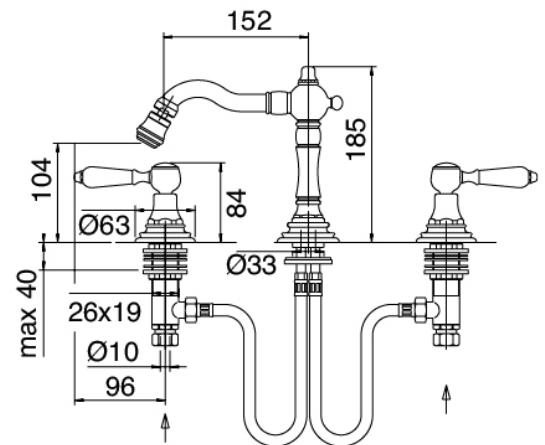

Classic - Traditional tap bidet

Codice kit: 5502 BBX-040

Traditional bidet 3 hole with revolving spout with drain

Componenti

Tap set

Cod: 55020203A00

3-hole bidet set

Finiture disponibili: