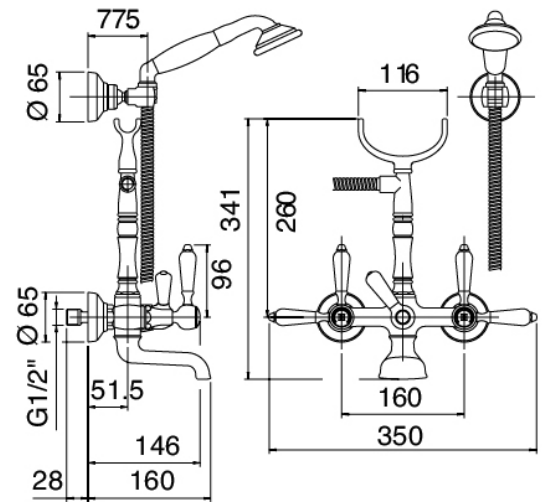

## Classic - Wall-mounted bathtub set

Codice kit: 5502 GVP-060

Traditional wall-mounted bathtub set – 2 exits

#### Tap set with spout

Cod: 55020401A00

Wall mtd bathtub set with connection for wall hand shower