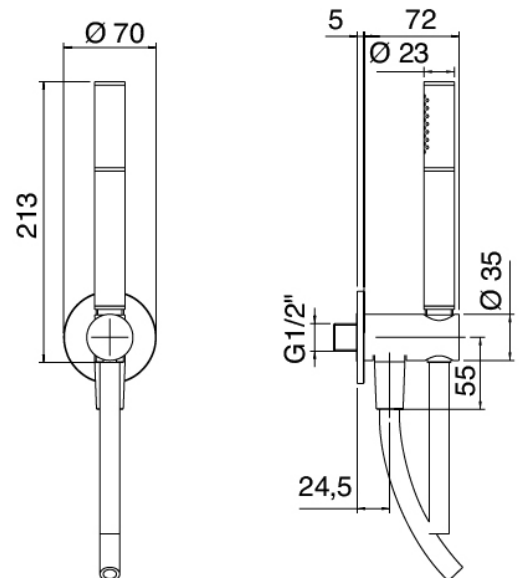

Modern - Shower arm with shower head and hand shower

Codice kit: 3600 DDI-090

Shower arm with shower head, hand shower and built-in mixer – 2 exits

Componenti

Wall-mounted arm

Cod: 3600BR01A00

Shower arm

Stand alone hand shower

Cod: 31000413A00

Handshower set with water outlet and round plate

Single-lever mixer

Cod: 3600A401A00

Concealed shower mixer with diverter - external part

Untreated finish part

Cod: 2900A401A00

Concealed shower mixer with diverter - concealed part

Shower head

Cod: 3600SO02A00

Antilimescale showerhead - D.250 mm

Finiture disponibili:

finiture speciali su richiesta salvo quantitativi minimi di ordine garantiti

cromo

CRCR

acciaio spazzolato