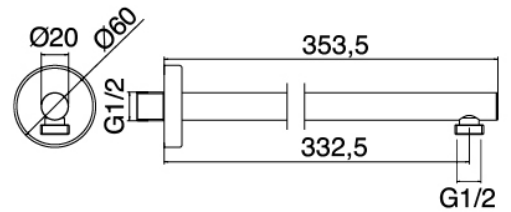

Modern - Shower arm with shower head and hand shower

Codice kit: 3600 DDI-090

Shower arm with shower head, hand shower and built-in mixer – 2 exits

Componenti

Wall-mounted arm

Cod: 3600BR01A00

Shower arm

Stand alone hand shower

Cod: 31000413A00

Handshower set with water outlet and round plate

Single-lever mixer

Cod: 3600A401A00

Concealed shower mixer with diverter - external part

Untreated finish part

Cod: 2900A401A00

Concealed shower mixer with diverter - concealed part

Shower head

Cod: 3600SO02A00

Antilimescale showerhead - D.250 mm

Finiture disponibili:

finiture speciali su richiesta salvo quantitativi minimi di ordine garantiti

cromo

CRCR

acciaio spazzolato