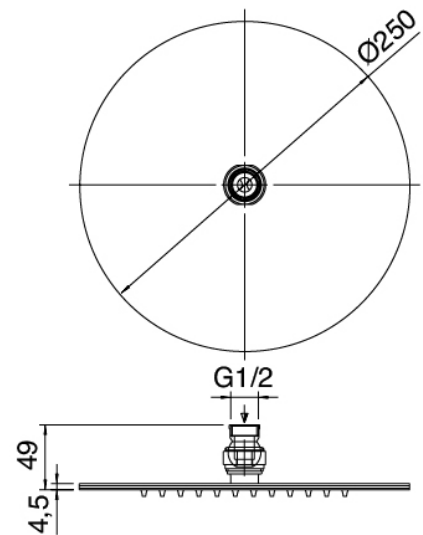

Modern - Shower arm with shower head and hand shower

Codice kit: 3600 DDI-090

Shower arm with shower head, hand shower and built-in mixer – 2 exits

Componenti

Wall-mounted arm

Cod: 3600BR01A00

Shower arm

Stand alone hand shower

Cod: 31000413A00

Handshower set with water outlet and round plate

Single-lever mixer

Cod: 3600A401A00

Concealed shower mixer with diverter - external part

Untreated finish part

Cod: 2900A401A00

Concealed shower mixer with diverter - concealed part

Shower head

Cod: 3600SO02A00

Antilimescale showerhead - D.250 mm

Finiture disponibili:

finiture speciali su richiesta salvo quantitativi minimi di ordine garantiti

cromo

CRCR

acciaio spazzolato