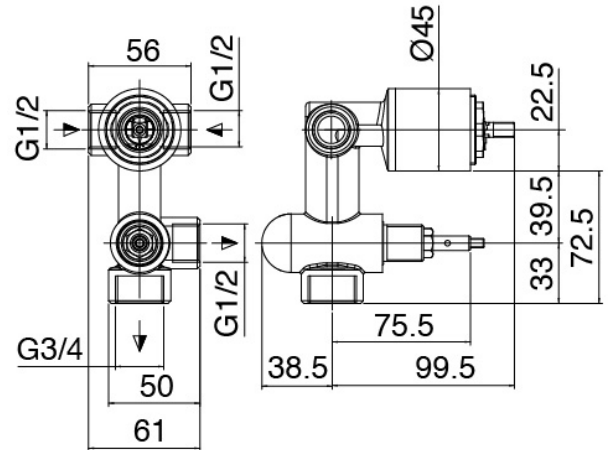

Modern - Shower arm with shower head and hand shower

Codice kit: 3600 DDI-090

Shower arm with shower head, hand shower and built-in mixer – 2 exits

Componenti

Wall-mounted arm

Cod: 3600BR01A00

Shower arm

Stand alone hand shower

Cod: 31000413A00

Handshower set with water outlet and round plate

Single-lever mixer

Cod: 3600A401A00

Concealed shower mixer with diverter - external part

Untreated finish part

Cod: 2900A401A00

Concealed shower mixer with diverter - concealed part

Shower head

Cod: 3600SO02A00

Antilimescale showerhead - D.250 mm

Finiture disponibili:

finiture speciali su richiesta salvo quantitativi minimi di ordine garantiti

cromo

CRCR

acciaio spazzolato