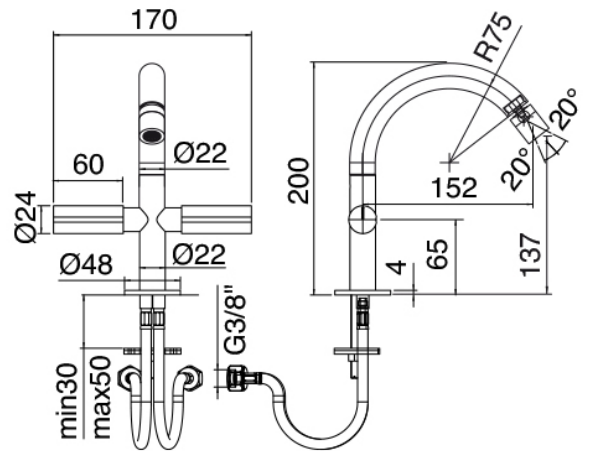

Modern - Traditional tap bidet

Codice kit: 3301 BBX-070

Traditional tap bidet single-hole without plug

Componenti

Single-hole tap

Cod: 33013201A00

Single-hole bidet set

Finiture disponibili: