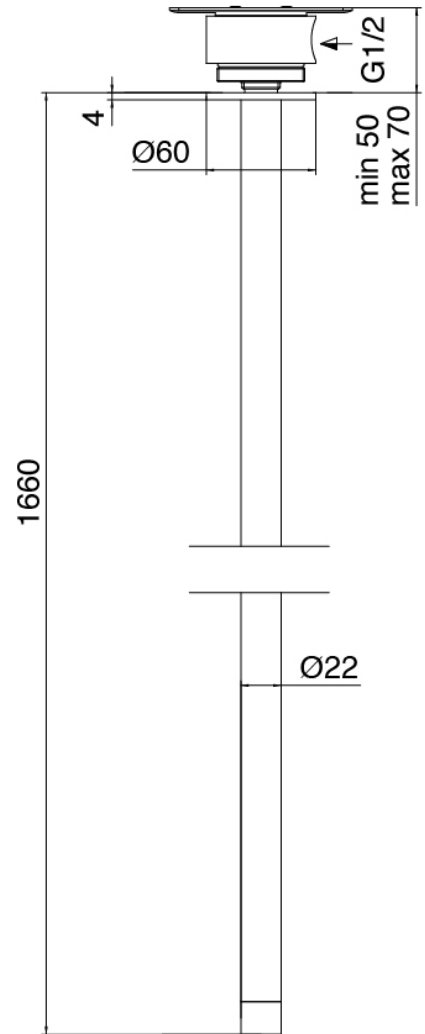

Q316 - Washbasin mixer on top

Codice kit: 3400 MLX-070

Washbasin mixer on top with ceiling-mounted washbasin spout

Componenti

Concealed part

Cod: 3300B110A00

Ceiling-mounted - concealed part

Ceiling-mounted washbasin spout

Cod: 33000110A00

Ceiling-mounted washbasin spout

Single-lever mixer

Cod: 3305M108A00

Surface single lever mixer - Ø36mm

Handle

Cod: 3400MA01A00

HANDLE MA01 Handle for washbasin/bidet mixer