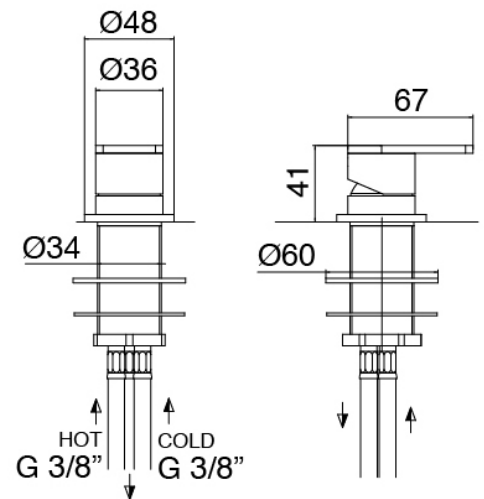

Q316 - Washbasin mixer on top

Codice kit: 3400 MLX-070

Washbasin mixer on top with ceiling-mounted washbasin spout

Componenti

Concealed part

Cod: 3300B110A00

Ceiling-mounted - concealed part

Ceiling-mounted washbasin spout

Cod: 33000110A00

Ceiling-mounted washbasin spout

Single-lever mixer

Cod: 3305M108A00

Surface single lever mixer - Ø36mm

Handle

Cod: 3400MA01A00

HANDLE MA01 Handle for washbasin/bidet mixer