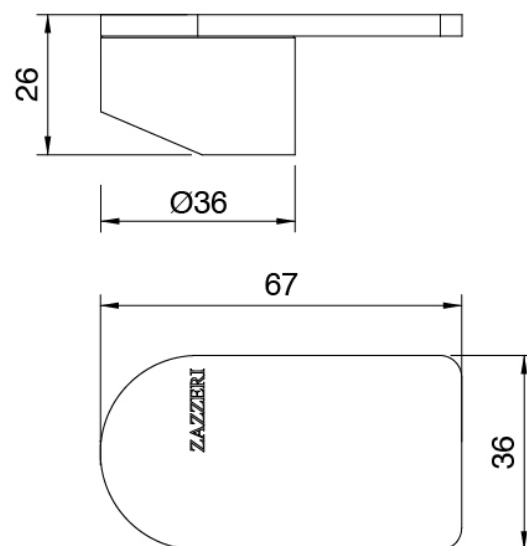

Q316 - Washbasin mixer on top

Codice kit: 3400 MLX-070

Washbasin mixer on top with ceiling-mounted washbasin spout

Componenti

Concealed part

Cod: 3300B110A00

Ceiling-mounted - concealed part

Ceiling-mounted washbasin spout

Cod: 33000110A00

Ceiling-mounted washbasin spout

Single-lever mixer

Cod: 3305M108A00

Surface single lever mixer - Ø36mm

Handle

Cod: 3400MA01A00

HANDLE MA01 Handle for washbasin/bidet mixer