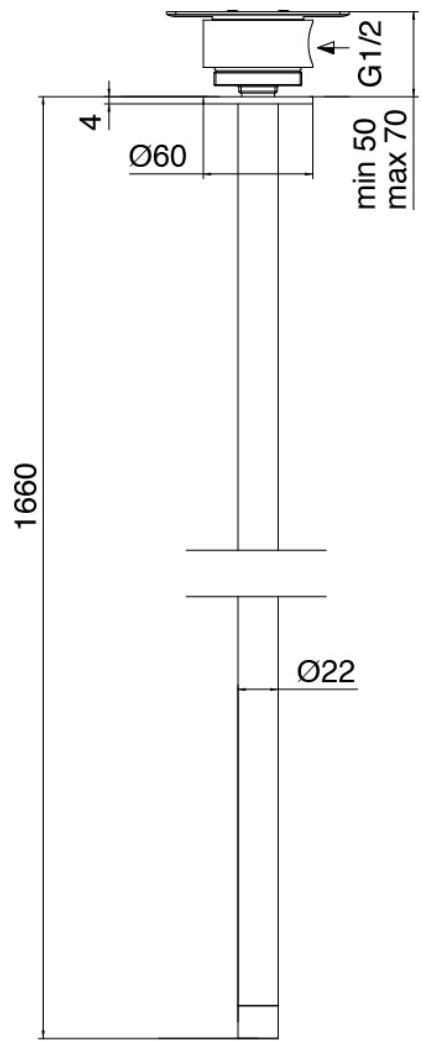

Q316 - Washbasin mixer on top

Codice kit: 3400 MLX-070

Washbasin mixer on top with ceiling-mounted washbasin spout

Componenti

Concealed part

Cod: 3300B110A00

Ceiling-mounted - concealed part

Ceiling-mounted washbasin spout

Cod: 33000110A00

Ceiling-mounted washbasin spout

Single-lever mixer

Cod: 3305M108A00

Surface single lever mixer - Ø36mm

Handle

Cod: 3400MA01A00

HANDLE MA01 Handle for washbasin/bidet mixer