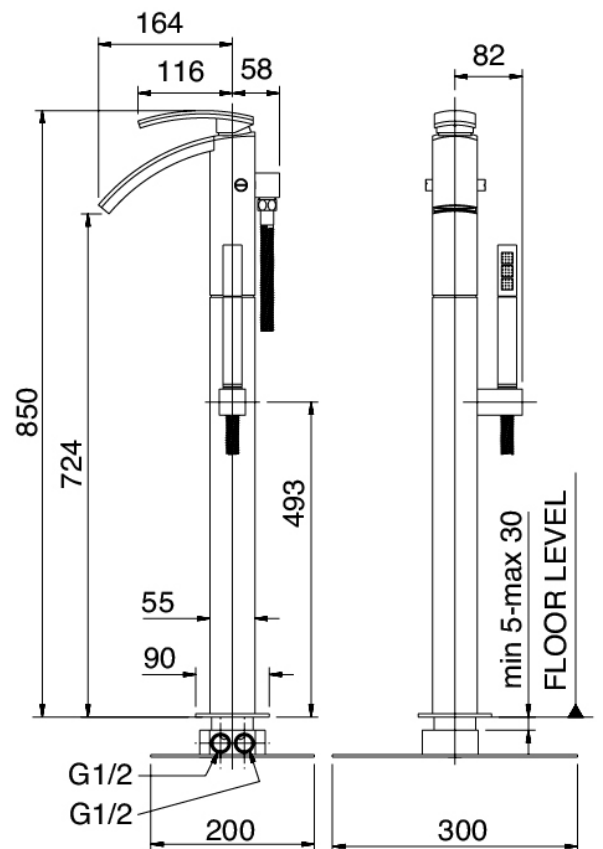

Modern - Bathtub set on tubes

Codice kit: 3901 EVT-050

Columned bathtub mixer – 2 exits

Componenti

Mixer set with spout

Cod: 3901V110A00

Column-mounted bathtub mixer with hand shower

Finiture disponibili: