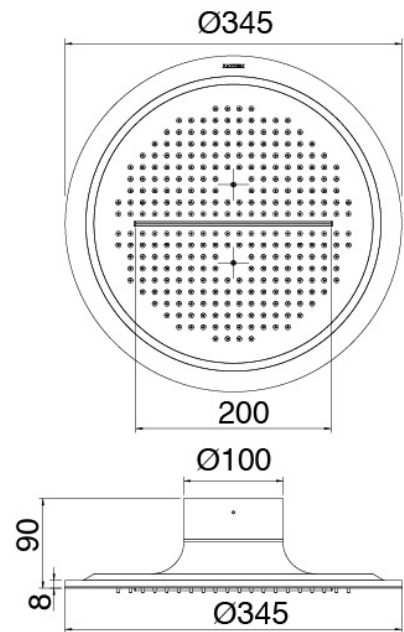

### Ceiling shower arm

Cod: 2700BR02A00

Ceiling shower arm (150mm)

### Shower head

Cod: 2700SO01A00

JK21 shower head Diam. 345mm with rain, nebulizers, waterfall and RGB - h90mm