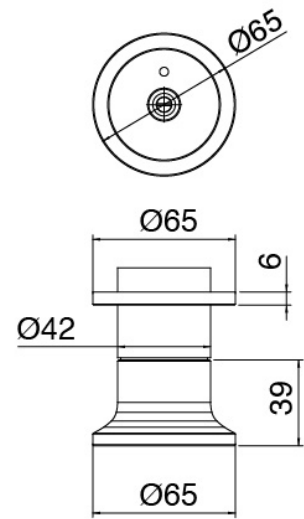

### Shower head

Cod: 2700SO01A00

JK21 shower head Diam. 345mm with rain, nebulizers, waterfall and RGB - h90mm

### Concealed part

Cod: 33000803A00

3-way concealed thermostatic mixer - concealed parts

### In-line concealed valves

Cod: 2700Y407AA0

In-line concealed valves - external parts