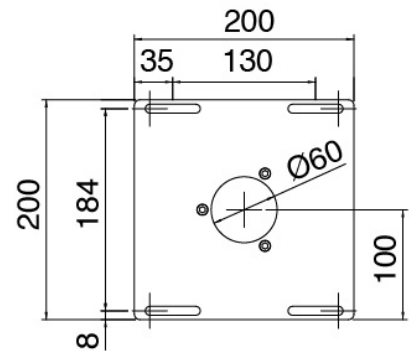

Modern - Built-in shower set

Codice kit: 2700 UDI-130

Concealed shower mixer with hower head with rain, nebulizers, waterfall, RGB

Componenti

Installation kit

Cod: 2700SOK1A00

Kit for installation on plasterboard frame