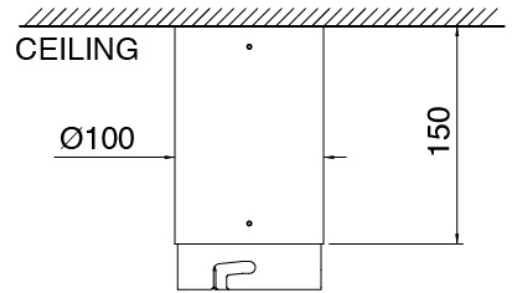

### Shower head

Cod: 2700SO01A00

JK21 shower head Diam. 345mm with rain, nebulizers, waterfall and RGB - h90mm