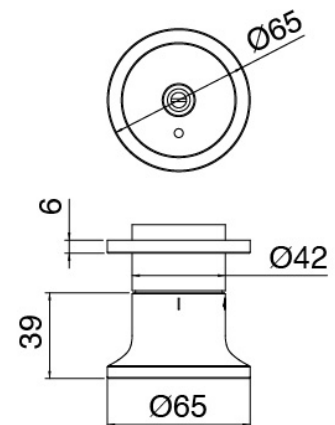

Thermostatic control

Cod: 2700T550AA0

Concealed thermostatic mixer - external parts