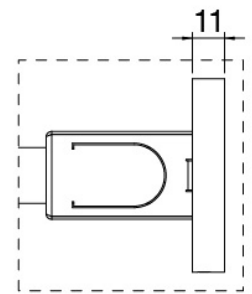

Electrical control unit

Cod: 2700EL01A00

Electrical control unit for showerhead RGB complete with control unit