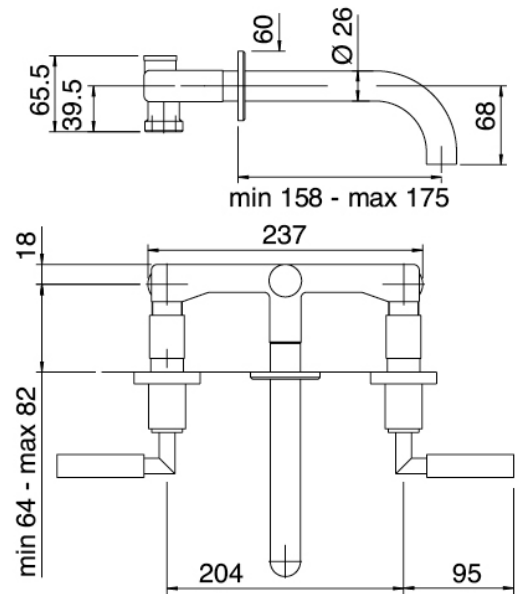

Modern - Traditional built-in washbasin tap

Codice kit: 4702 BLI-030

Traditional faucets with built-in washbasin with drain

Componenti

Tap set

Cod: 4702A113A00

Built-in washbasin set - external part - 175mm

Untreated finish part

Cod: 4702B113A00

Rough parts: built-in washbasin set

Pressure-controlled drain

Cod: 2900K302A00

Pressure control drain

Finiture disponibili:

finiture speciali su richiesta salvo quantitativi minimi di ordine garantiti